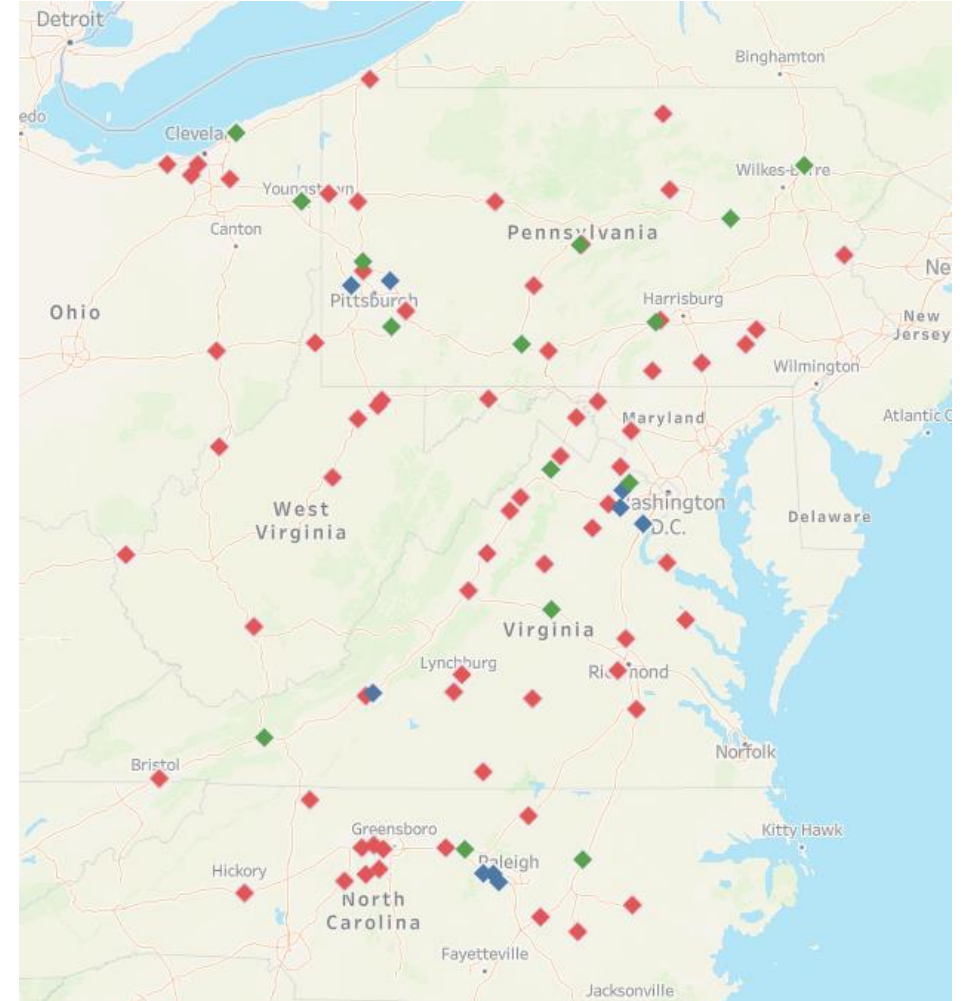

Sheetz EVSE History

- Sheetz installs first (5) EV Chargers in PA

- First Tesla site opens in Falls Creek, PA

- 50th EVSE site opens in Farmville, PA

2012

2015

2017

2018

2020

- First EVgo site opens in Raleigh, NC

- First EA site opens in Carlisle, PA

Sheetz EVSE Today

- **Noteworthy**
 - 91 total sites offering EVSE (14% of stores)
 - 1M+ Charging Sessions at Sheetz stores (Apr 2022)
 - First EV Solar Canopy concept in development (Summer 2023)

Sheetz EVSE Tomorrow

- **What's Next?**

- Make good on our promise to be the “ultimate one-stop-shop” for **all** of our customers by expanding access to DC Fast Charging at our stores
- TCF = Continue to reinvent our EVSE offer to provide a best-in-class charging experience coupled with our unique product offer, 24/7/365 access, clean restrooms, safe and convenient locations, and abundant amenities that are critical for EV travelers on-the-go